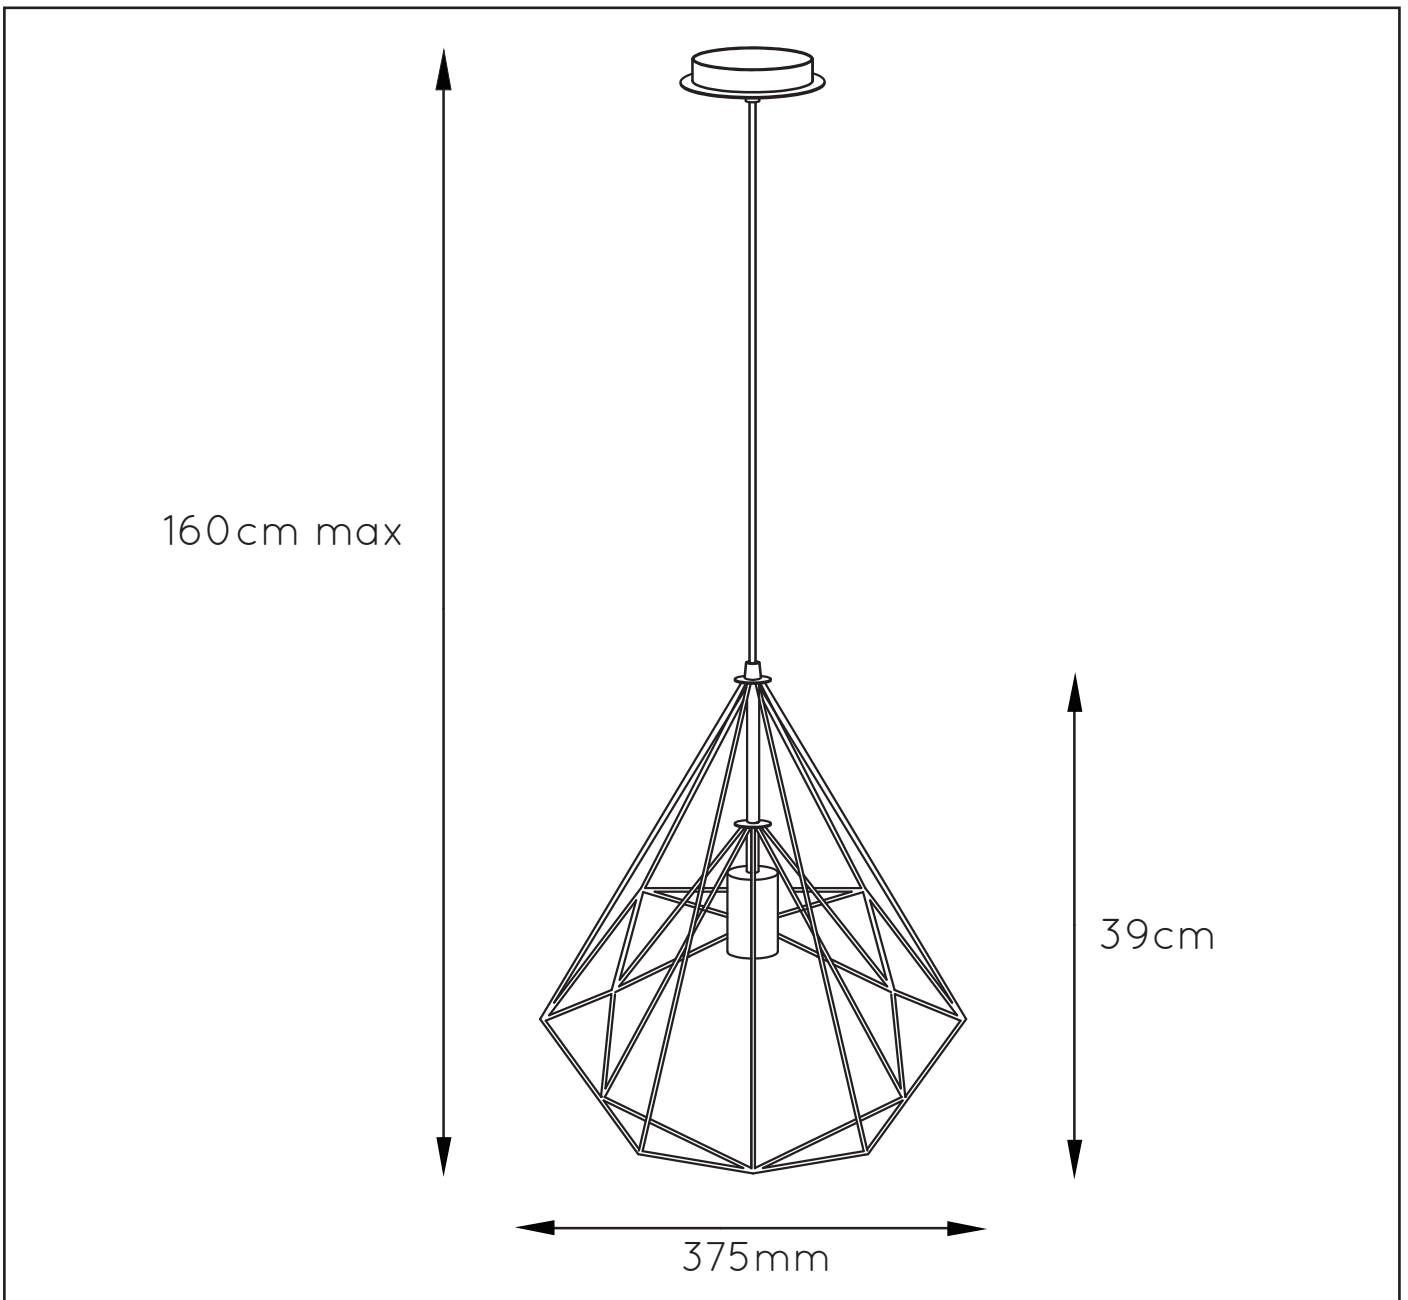

RICKY

Item number : 06496/37/17

EAN code : 5411212061058

Item number : 06496/37/30

EAN code : 5411212061041